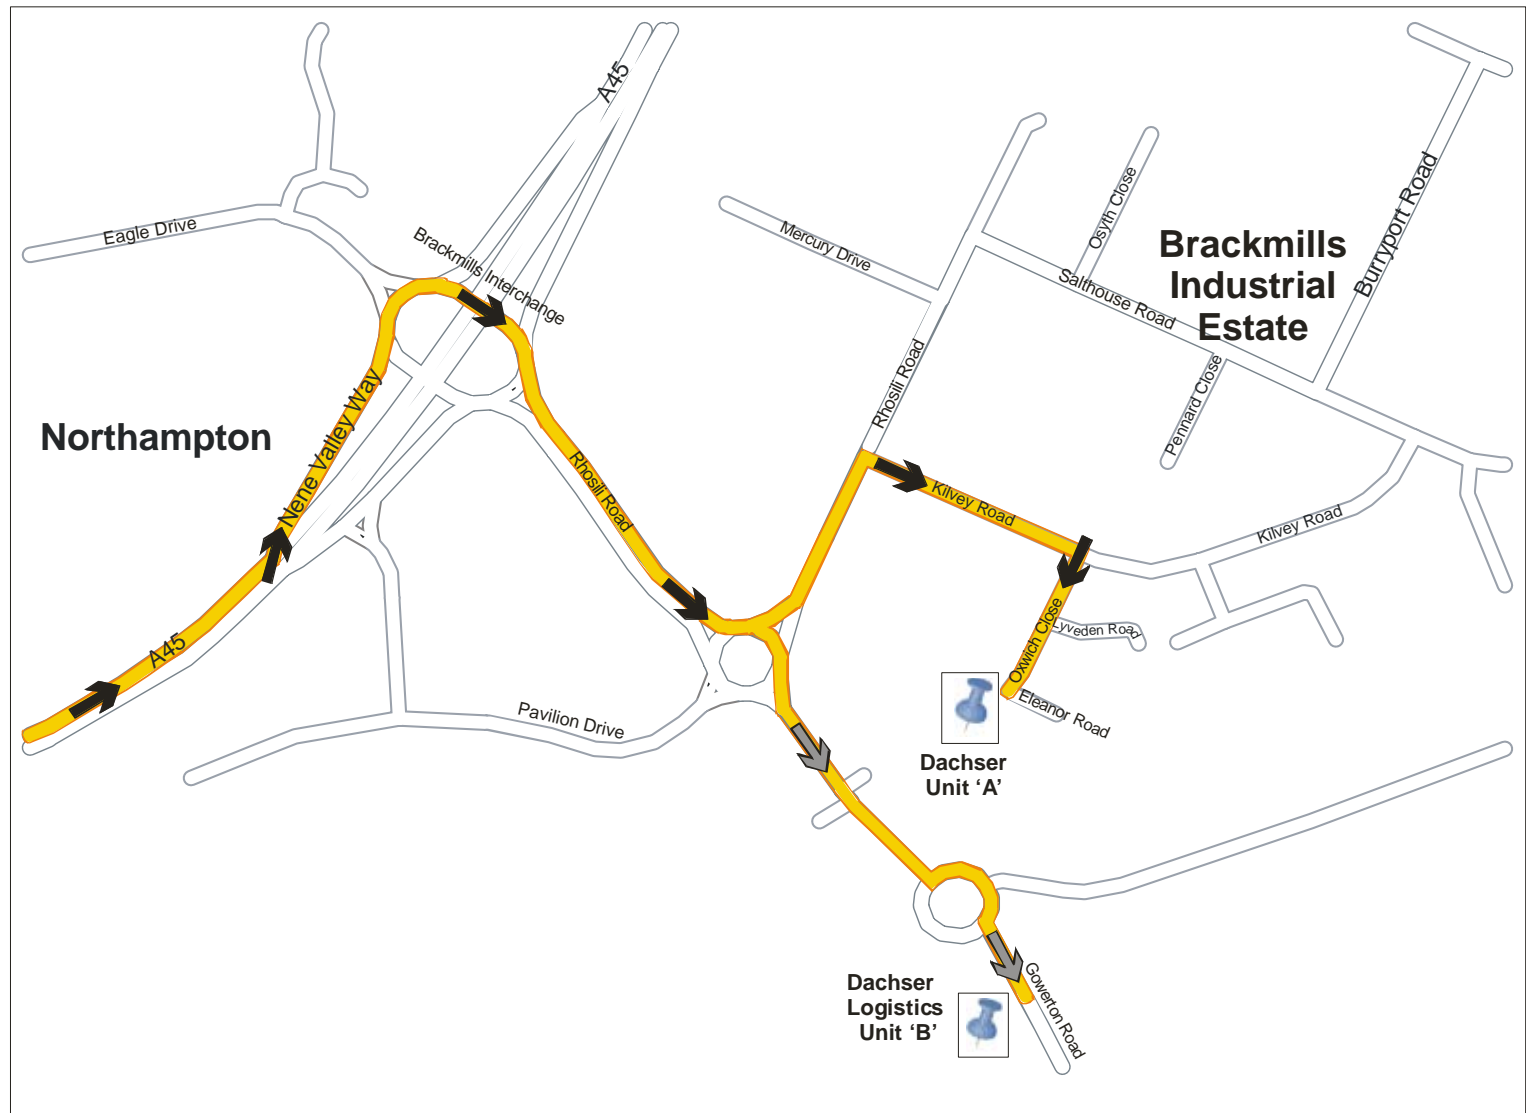

Welcome to DACHSER Northampton!

from direction
M1 / A508,
Hardingstone
and from outside
destinations