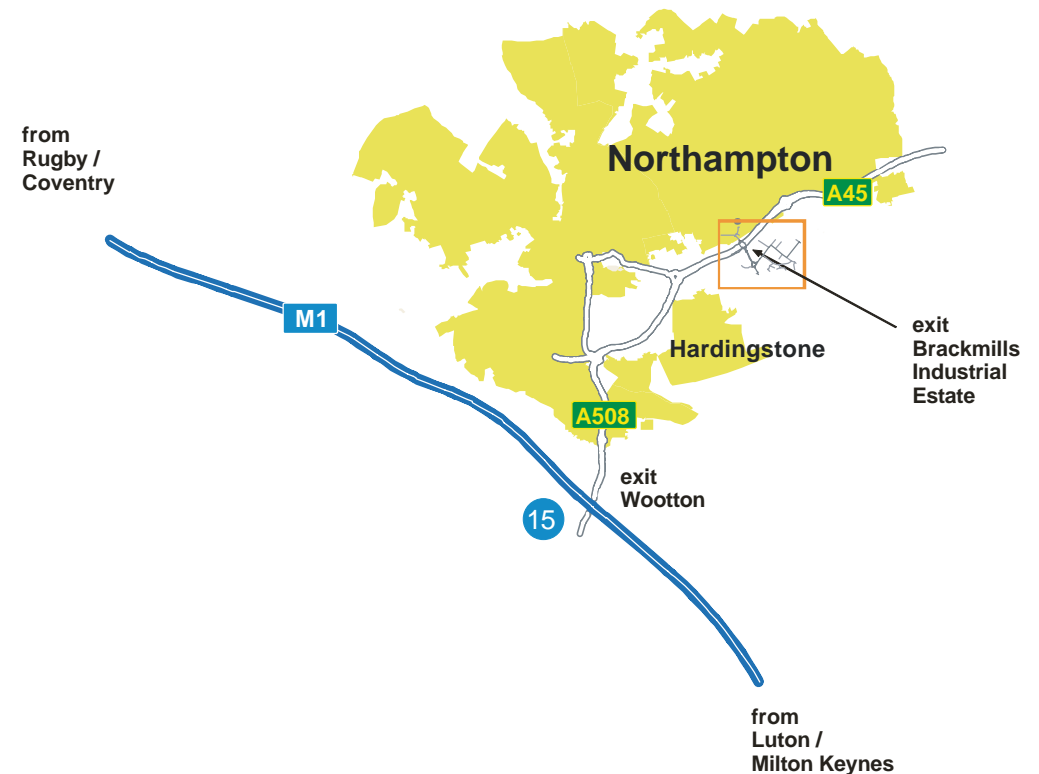

Welcome to DACHSER Northampton!

1. From all directions via the M1

- Leave the M1 at Wootton (exit 15)
- Take the A45/A508 to Northampton/Wellingborough
- Exit at sign for Brackmills (Industrial Estate) and Delapre Golf Course
- Take 3rd exit off roundabout to Rhosilli Road
- At the roundabout turn left (still Rhosilli Road)
- Turn right into Kilvey Road
- Turn right into Oxwich Close
- You find DACHSER Northampton at the end of the street

2. From Airport London Stansted/Wellingborough via the A14/A45

- Follow A45 for Northampton
- Exit at sign for Brackmills (Industrial Estate) and Delapre Golf Course
- Take 1st exit of roundabout into Rhosilli Road
- At the roundabout turn left (still Rhosilli Road)
- Turn right into Kilvey Road
- Turn right into Oxwich Close
- You find DACHSER Northampton at the end of the street

DACHSER Ltd

Oxwich Close, Brackmills
GB - NN4 7BH Northampton
Great Britain

Phone: +44 1604 666-222

Fax: +44 1604 666-239

Mail: dachser.uk@dachser.com

Web: www.dachser.com

Welcome to DACHSER Northampton!

from direction
M1 / A508,
Hardingstone
and from outside
destinations