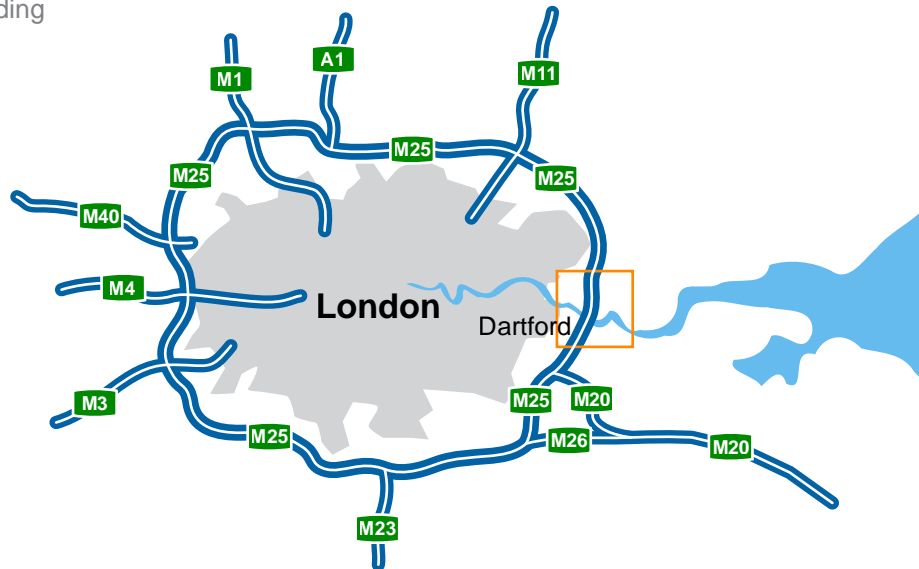

Welcome to DACHSER in Dartford, Great Britain!

1. Southbound (M25 Anti-Clockwise)

- Leave the M25 at junction 1A, at the roundabout (a) take the 2nd exit onto Crossways Boulevard (A206)
- At the next roundabout (b) take the 1st exit (still on Crossways Boulevard – A206)
- At the next roundabout (c) take the 1st exit onto Galleon Boulevard
- At the next roundabout (d) take the 1st exit onto Clipper Boulevard West
- Continue past the Campanile Hotel (on the left)
- At the next roundabout (e) take the 1st exit (straight over)
- Take the next turning on the left, follow the road and DACHSER Ltd. is the middle building

2. Northbound (M25 Clockwise)

- Leave the M25 at junction 1A, at the roundabout (A) take the 3rd exit, crossing over M25/Tunnel Approach
- At the next junction (a), take left hand slip road onto A206 (Crossways Boulevard)
- At the next roundabout (b) take the 1st exit (still on Crossways Boulevard – A206)
- At the next roundabout (c) take the 1st exit onto Galleon Boulevard
- At the next roundabout (d) take the 1st exit onto Clipper Boulevard West
- Continue past the Campanile Hotel (on the left)
- At the next roundabout (e) take the 1st exit (straight over)
- Take the next turning on the left, follow the road and DACHSER Ltd. is the middle building