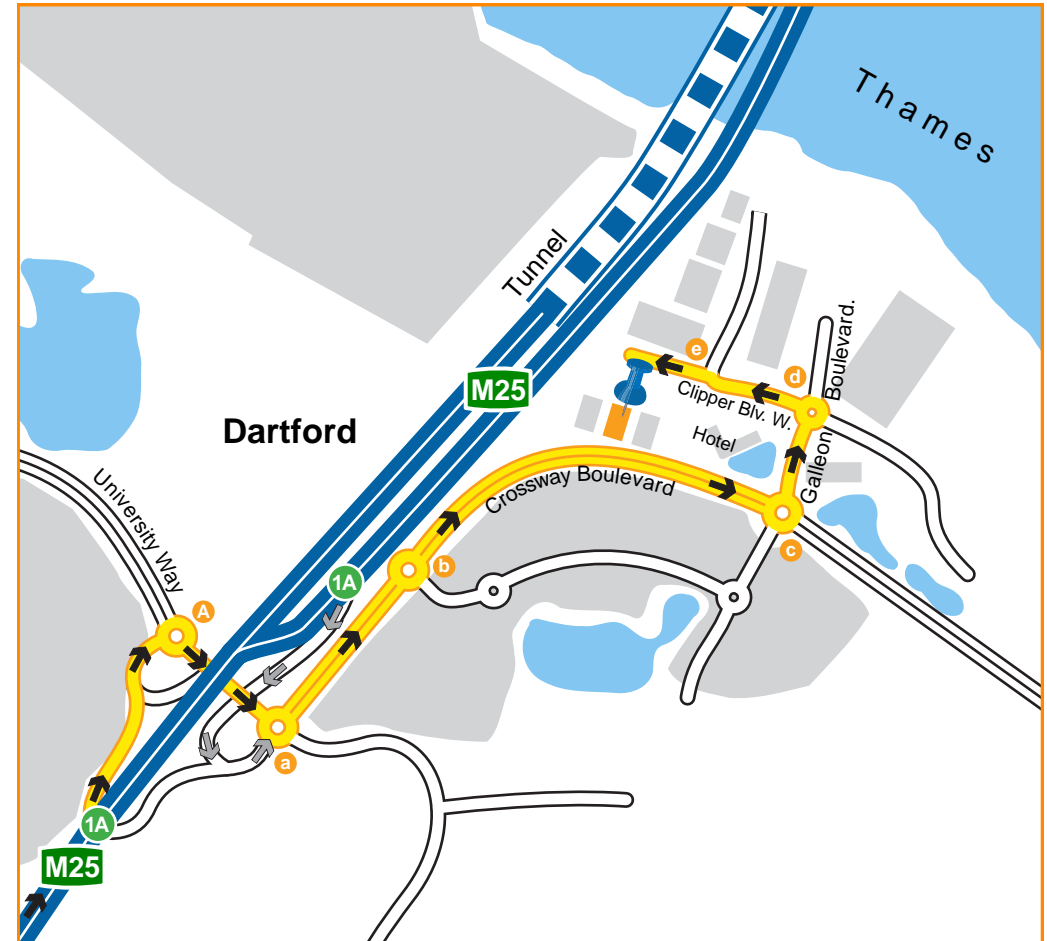

Welcome to DACHSER in Dartford, Great Britain!

1. Southbound (M25 Anti-Clockwise)

- Leave the M25 at junction 1A, at the roundabout (a) take the 2nd exit onto Crossways Boulevard (A206)
- At the next roundabout (b) take the 1st exit (still on Crossways Boulevard – A206)
- At the next roundabout (c) take the 1st exit onto Galleon Boulevard
- At the next roundabout (d) take the 1st exit onto Clipper Boulevard West
- Continue past the Campanile Hotel (on the left)
- At the next roundabout (e) take the 1st exit (straight over)
- Take the next turning on the left, follow the road and DACHSER Ltd. is the middle building

2. Northbound (M25 Clockwise)

- Leave the M25 at junction 1A, at the roundabout (A) take the 3rd exit, crossing over M25/Tunnel Approach
- At the next junction (a), take left hand slip road onto A206 (Crossways Boulevard)
- At the next roundabout (b) take the 1st exit (still on Crossways Boulevard – A206)
- At the next roundabout (c) take the 1st exit onto Galleon Boulevard
- At the next roundabout (d) take the 1st exit onto Clipper Boulevard West
- Continue past the Campanile Hotel (on the left)
- At the next roundabout (e) take the 1st exit (straight over)
- Take the next turning on the left, follow the road and DACHSER Ltd. is the middle building