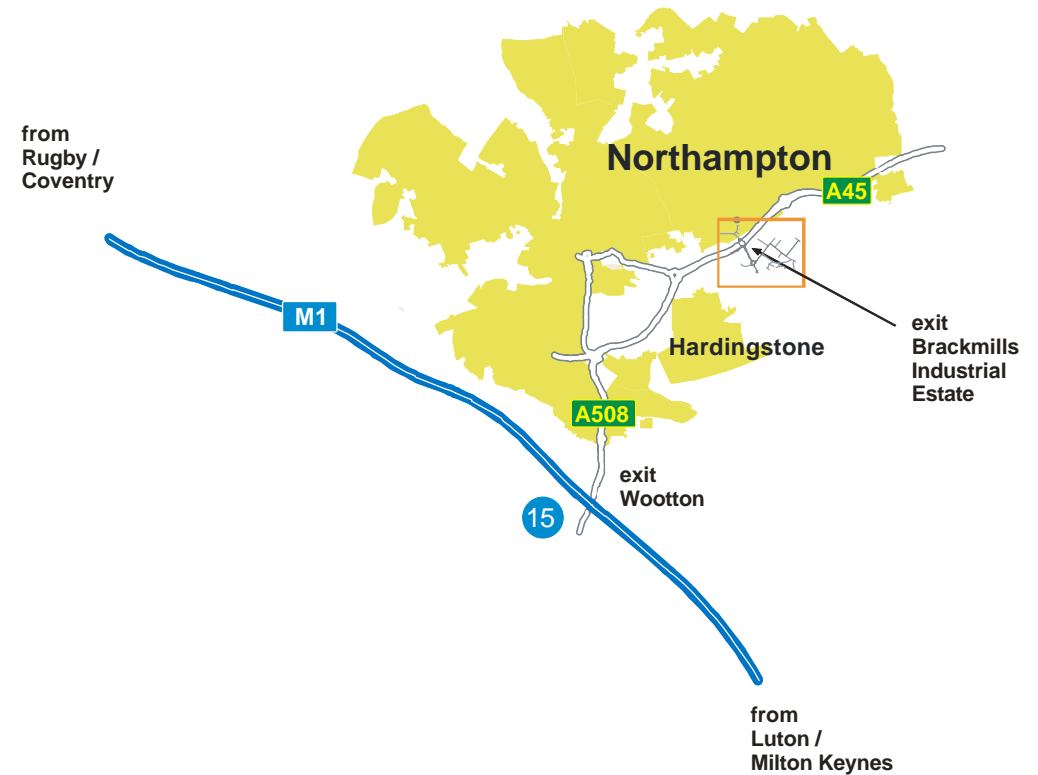

Welcome to DACHSER Northampton!

1. From all directions via the M1

- Leave the M1 at Wootton (exit 15)
- Take the A45/A508 to Northampton/Wellingborough
- Exit at sign for Brackmills (Industrial Estate) and Delapre Golf Course
- Take 3rd exit off roundabout to Rhosilli Road
- At the roundabout turn left (still Rhosilli Road)
- Turn right into Kilvey Road
- Turn right into Oxwich Close
- You find DACHSER Northampton at the end of the street

2. From Airport London Stansted/Wellingborough via the A14/A45

- Follow A45 for Northampton
- Exit at sign for Brackmills (Industrial Estate) and Delapre Golf Course
- Take 1st exit of roundabout into Rhosilli Road
- At the roundabout turn left (still Rhosilli Road)
- Turn right into Kilvey Road
- Turn right into Oxwich Close
- You find DACHSER Northampton at the end of the street

DACHSER Transport (U.K.) Ltd.

Oxwich Close, Brackmills
GB - NN4 7BH Northampton
Great Britain

Phone: + 44 1604 666-222
Fax: + 44 1604 666-239
Mail: dachser.uk@dachser.com
Web: www.dachser.com

Welcome to DACHSER Northampton!

from direction
M1 / A508,
Hardingstone
and from outside
destinations

We wish you a pleasant journey.