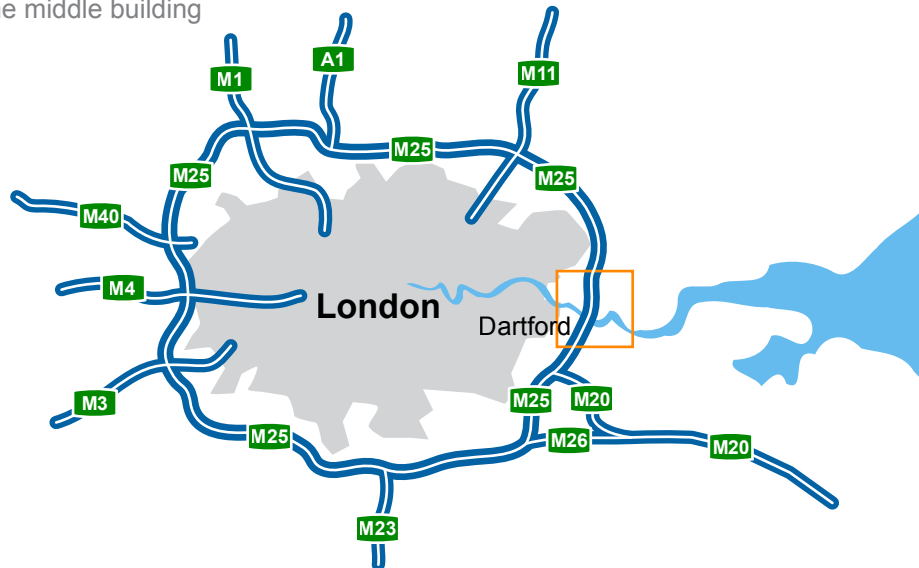

# Welcome to DACHSER in Dartford, Great Britain!

## 1. Southbound (M25 Anti-Clockwise)

- Leave the M25 at junction 1A, at the roundabout (a) take the 2nd exit onto Crossways Boulevard (A206)
- At the next roundabout (b) take the 1st exit (still on Crossways Boulevard – A206)
- At the next roundabout (c) take the 1st exit onto Galleon Boulevard
- At the next roundabout (d) take the 1st exit onto Clipper Boulevard West
- Continue past the Campanile Hotel (on the left)
- At the next roundabout (e) take the 1st exit (straight over)
- Take the next turning on the left, follow the road and DACHSER Graveleau is the middle building

## 2. Northbound (M25 Clockwise)

- Leave the M25 at junction 1A, at the roundabout (A) take the 3rd exit, crossing over M25/Tunnel Approach
- At the next junction (a), take left hand slip road onto A206 (Crossways Boulevard)
- At the next roundabout (b) take the 1st exit (still on Crossways Boulevard – A206)
- At the next roundabout (c) take the 1st exit onto Galleon Boulevard
- At the next roundabout (d) take the 1st exit onto Clipper Boulevard West
- Continue past the Campanile Hotel (on the left)
- At the next roundabout (e) take the 1st exit (straight over)
- Take the next turning on the left, follow the road and DACHSER Graveleau is the middle building