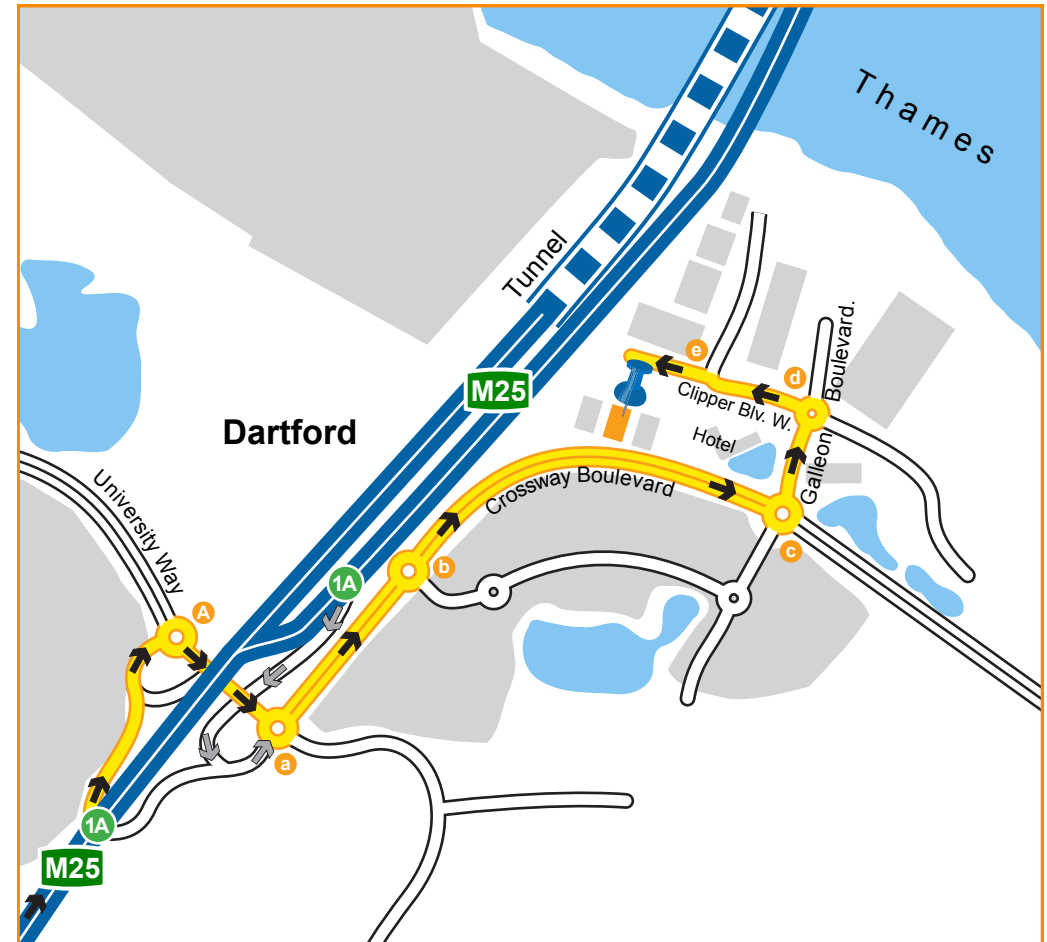

# Welcome to DACHSER in Dartford, Great Britain!

## 1. Southbound (M25 Anti-Clockwise)

- Leave the M25 at junction 1A, at the roundabout (a) take the 2nd exit onto Crossways Boulevard (A206)
- At the next roundabout (b) take the 1st exit (still on Crossways Boulevard – A206)
- At the next roundabout (c) take the 1st exit onto Galleon Boulevard
- At the next roundabout (d) take the 1st exit onto Clipper Boulevard West
- Continue past the Campanile Hotel (on the left)
- At the next roundabout (e) take the 1st exit (straight over)
- Take the next turning on the left, follow the road and DACHSER Graveleau is the middle building

## 2. Northbound (M25 Clockwise)

- Leave the M25 at junction 1A, at the roundabout (A) take the 3rd exit, crossing over M25/Tunnel Approach
- At the next junction (a), take left hand slip road onto A206 (Crossways Boulevard)
- At the next roundabout (b) take the 1st exit (still on Crossways Boulevard – A206)
- At the next roundabout (c) take the 1st exit onto Galleon Boulevard
- At the next roundabout (d) take the 1st exit onto Clipper Boulevard West
- Continue past the Campanile Hotel (on the left)
- At the next roundabout (e) take the 1st exit (straight over)
- Take the next turning on the left, follow the road and DACHSER Graveleau is the middle building